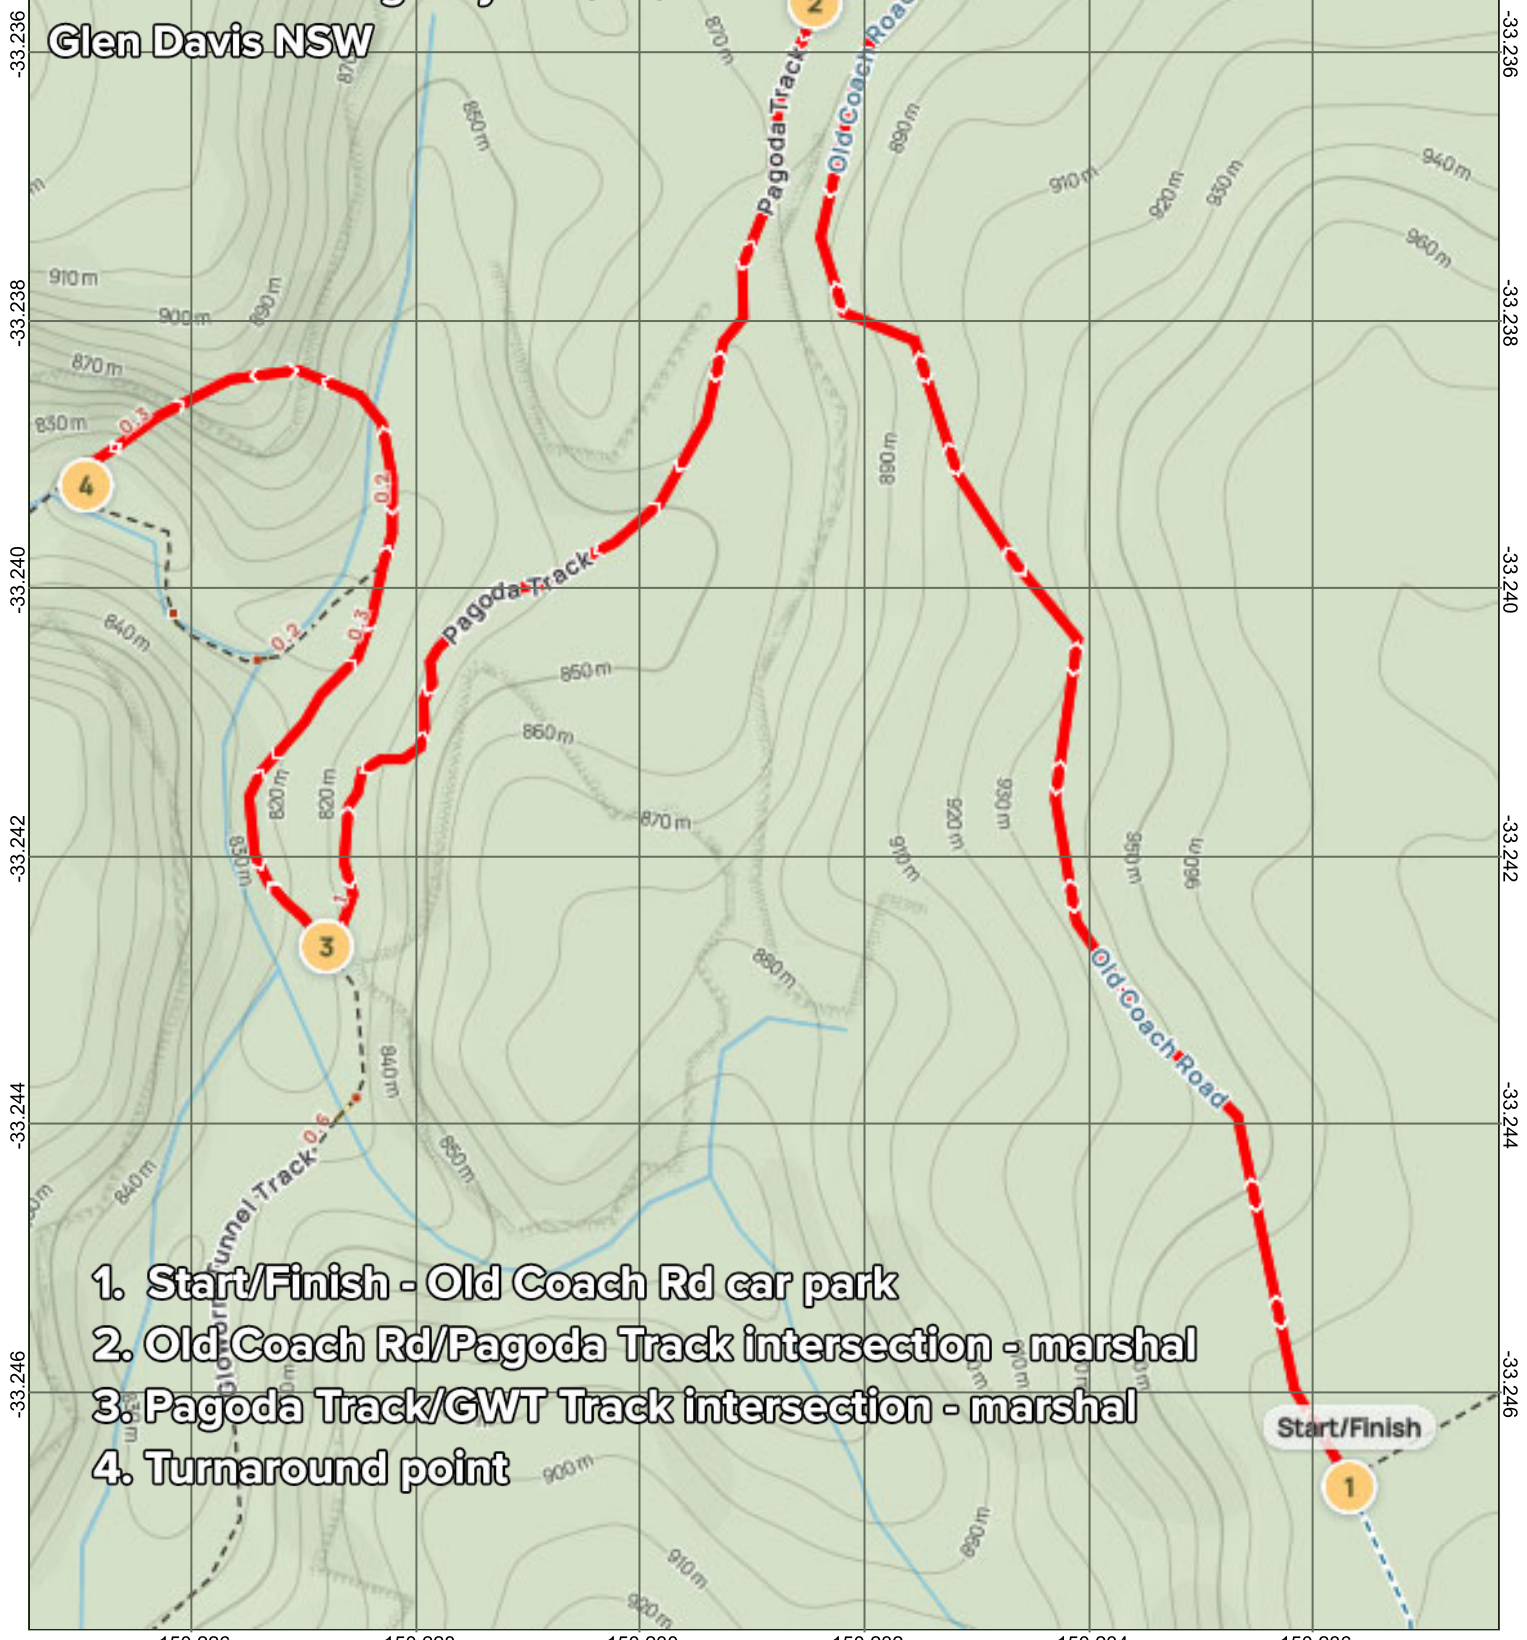

150.226 150.228 150.230 150.232 150.234 150.236

GWT 6km contingency - 02/03/2023 Glen Davis NSW

- 1. Start/Finish - Old Coach Rd car park
- 2. Old Coach Rd/Pagoda Track intersection - marshal
- 3. Pagoda Track/GWT Track intersection - marshal
- 4. Turnaround point