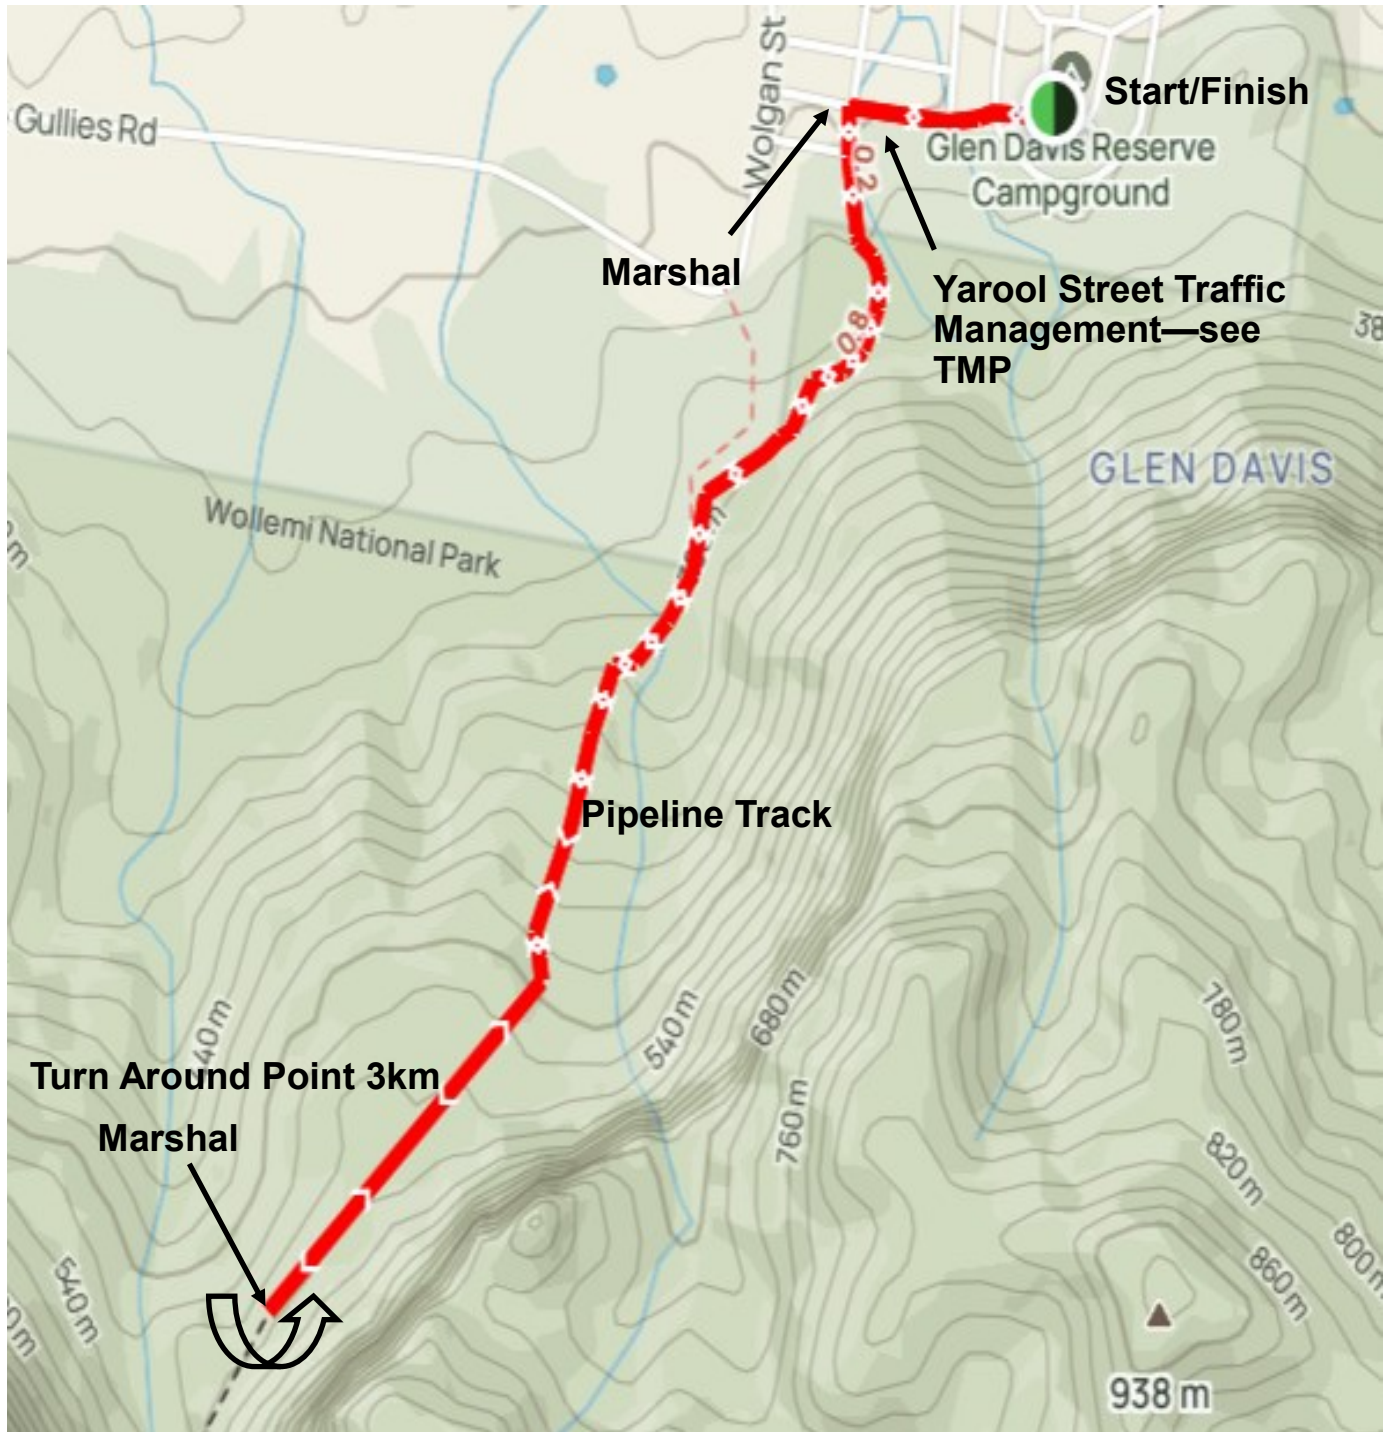

Glow Worm Tunnel Marathon 2023

6km Bolt Glen Davis start/Finish

Start/Finish at Glen Davis Camp Ground.
Runners run along Yarool Street and climb Pipeline Track to the 3km distance, turn around and run back to the campground finish.
6km distance
240m elevation gain/loss
Marshal at Yarool Road intersection with Pipeline Track.
Marshal at Turn Around point
Traffic Control required from Glen Davis Campground to Yarool Road/ Pipeline Track start.